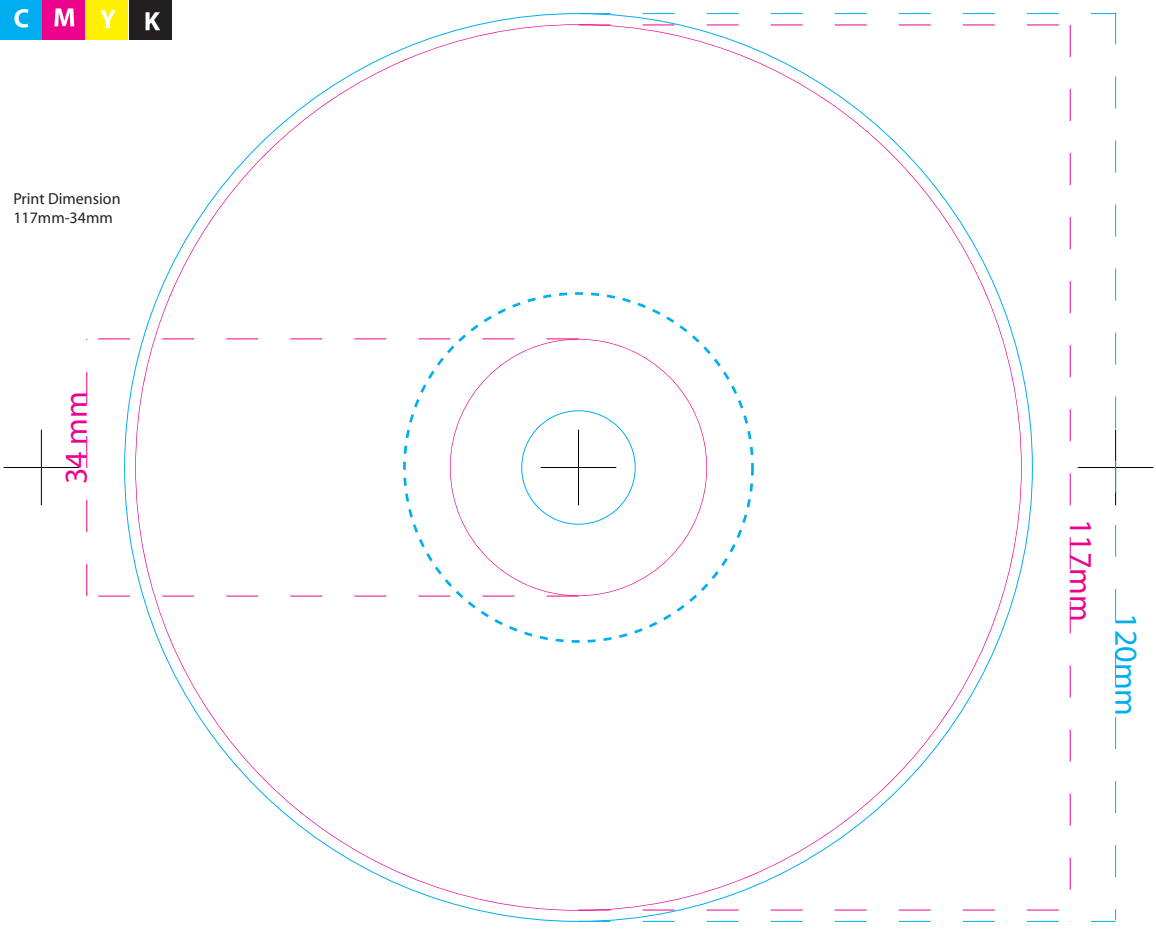

Jobnumber:

Title:

HUB1:

HUB2:

DW-DISC-02

Office Use Only

C M Y K

Print Dimension
117mm-34mm

Cyan line represents the Mirror Band.